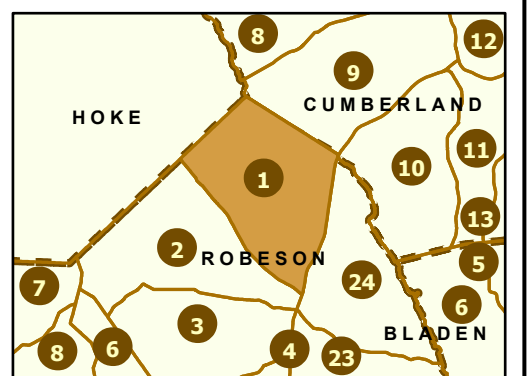

Maintenance Section 1 Robeson County

OPM
Operations Program Management

Only state-maintained routes are shown. Map updated in March 2024. For additional information, visit <https://connect.ncdot.gov/resources/State-Mapping/Pages/default.aspx>.