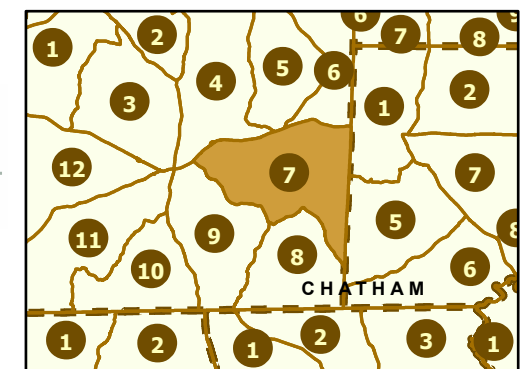

Maintenance Section 7 Randolph County

OPM

Operations Program Management

Only state-maintained routes are shown. Map updated in February 2025. For additional information, visit <https://connect.ncdot.gov/resources/State-Mapping/Pages/default.aspx>.