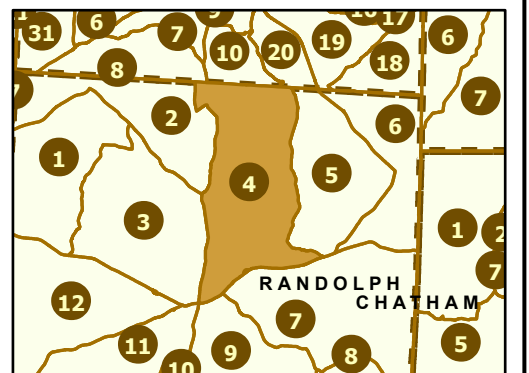

Maintenance Section 4 Randolph County

OPM
Operations Program Management

Only state-maintained routes are shown. Map updated in February 2025. For additional information, visit <https://connect.ncdot.gov/resources/State-Mapping/Pages/default.aspx>.