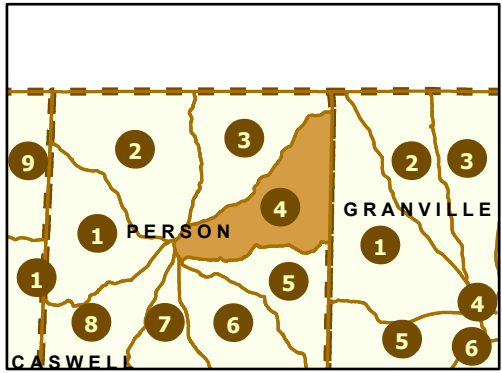

Maintenance Section 4 Person County

0 0.5 1 2 Miles

Only state-maintained routes are shown. Map updated in March 2024. For additional information, visit <https://connect.ncdot.gov/resources/State-Mapping/Pages/default.aspx>.