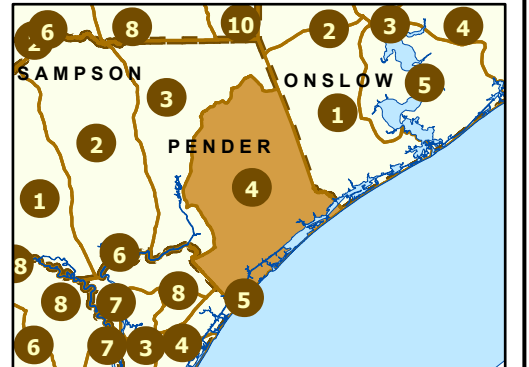

Maintenance Section 4 Pender County

Only state-maintained routes are shown. Map updated in March 2024. For additional information, visit <https://connect.ncdot.gov/resources/State-Mapping/Pages/default.aspx>.