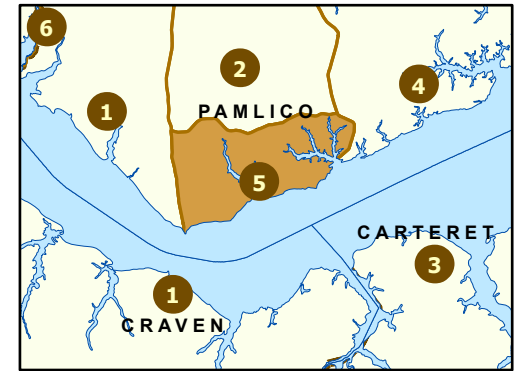

Havelock

## Maintenance Section 5 Pamlico County

- Maint Section Boundary
- Waterbodies
- Municipal Areas
- Interstates
- US Routes
- NC Routes
- Secondary Routes
- Ramps

**OPM**  
Operations Program Management

Only state-maintained routes are shown. Map updated in March 2024. For additional information, visit <https://connect.ncdot.gov/resources/State-Mapping/Pages/default.aspx>.