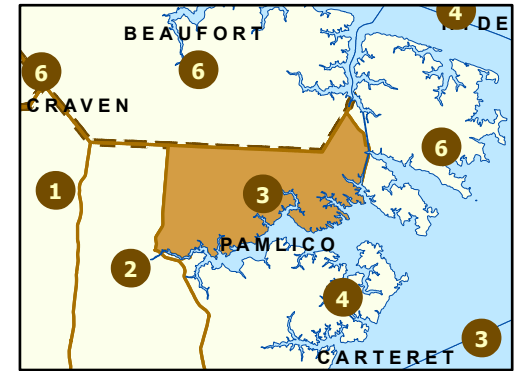

Maintenance Section 3 Pamlico County

-  Maint Section Boundary
-  Waterbodies
-  Municipal Areas
-  Interstates
-  US Routes
-  NC Routes
-  Secondary Routes
-  Ramps

Only state-maintained routes are shown. Map updated in March 2024. For additional information, visit <https://connect.ncdot.gov/resources/State-Mapping/Pages/default.aspx>.