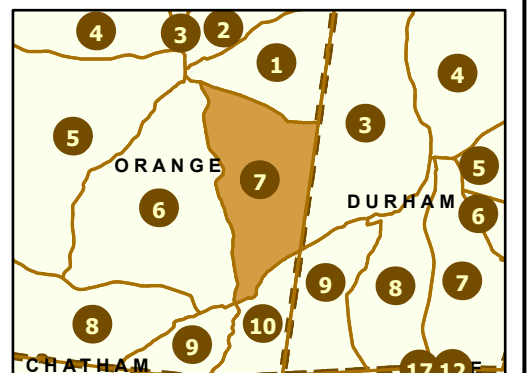

Maintenance Section 7 Orange County

OPM
Operations Program Management

Only state-maintained routes are shown. Map updated in March 2024. For additional information, visit <https://connect.ncdot.gov/resources/State-Mapping/Pages/default.aspx>.