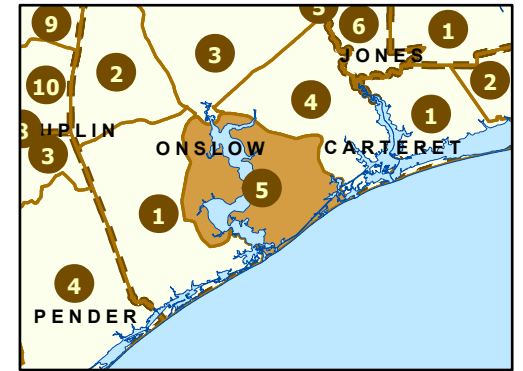

Maintenance Section 5 Onslow County

-  Maint Section Boundary
-  Waterbodies
-  Municipal Areas
-  Interstates
-  US Routes
-  NC Routes
-  Secondary Routes
-  Ramps

Only state-maintained routes are shown. Map updated in March 2024. For additional information, visit <https://connect.ncdot.gov/resources/State-Mapping/Pages/default.aspx>.