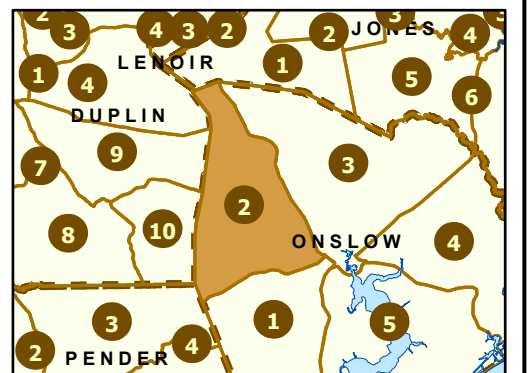

Maintenance Section 2 Onslow County

Only state-maintained routes are shown. Map updated in March 2024. For additional information, visit <https://connect.ncdot.gov/resources/State-Mapping/Pages/default.aspx>.