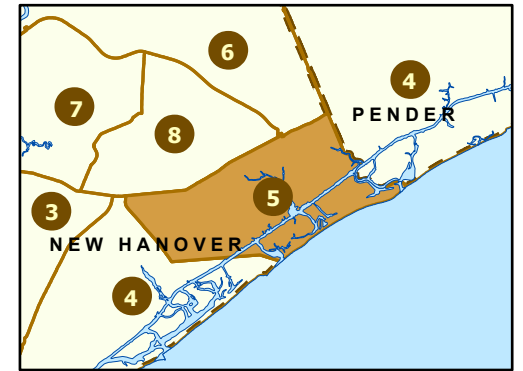

# Maintenance Section 5 New Hanover County

-  Maint Section Boundary
-  Waterbodies
-  Municipal Areas
-  Interstates
-  US Routes
-  NC Routes
-  Secondary Routes
-  Ramps

Only state-maintained routes are shown. Map updated in March 2024. For additional information, visit <https://connect.ncdot.gov/resources/State-Mapping/Pages/default.aspx>.