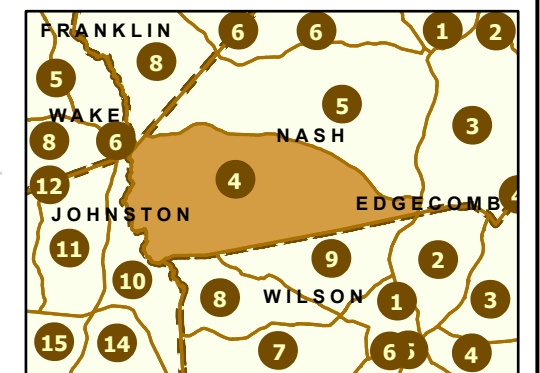

Maintenance Section 4 Nash County

- Maint Section Boundary
- Interstates
- US Routes
- NC Routes
- Municipal Areas
- Secondary Routes
- Ramps

OPM
Operations Program Management

Only state-maintained routes are shown. Map updated in March 2024. For additional information, visit <https://connect.ncdot.gov/resources/State-Mapping/Pages/default.aspx>.