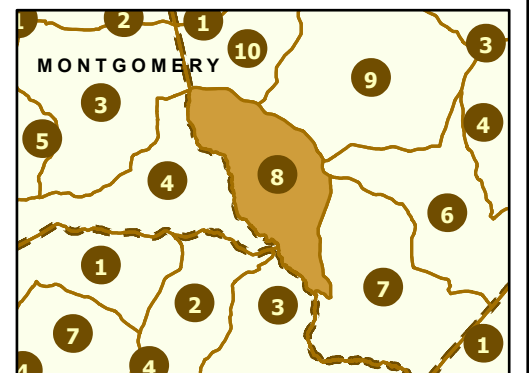

# Maintenance Section 8 Moore County

**OPM**  
Operations Program Management

Only state-maintained routes are shown. Map updated in February 2025. For additional information, visit <https://connect.ncdot.gov/resources/State-Mapping/Pages/default.aspx>.