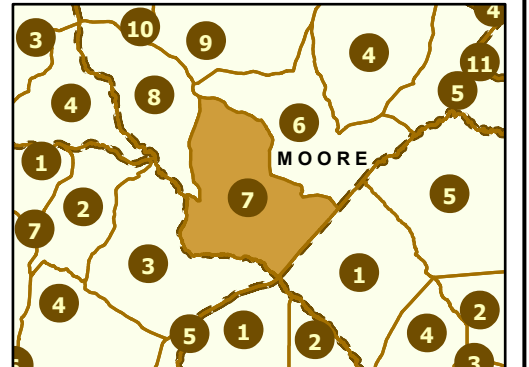

-  Interstates
-  US Routes
-  NC Routes
-  Secondary Routes
-  Ramps
-  Maint Section Boundary
-  Waterbodies
-  Municipal Areas

# Maintenance Section 7 Moore County

Only state-maintained routes are shown. Map updated in February 2025. For additional information, visit <https://connect.ncdot.gov/resources/State-Mapping/Pages/default.aspx>.