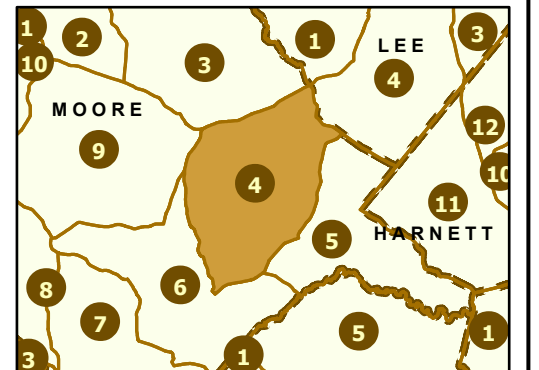

# Maintenance Section 4 Moore County

**OPM**  
Operations Program Management

Only state-maintained routes are shown. Map updated in February 2025. For additional information, visit <https://connect.ncdot.gov/resources/State-Mapping/Pages/default.aspx>.