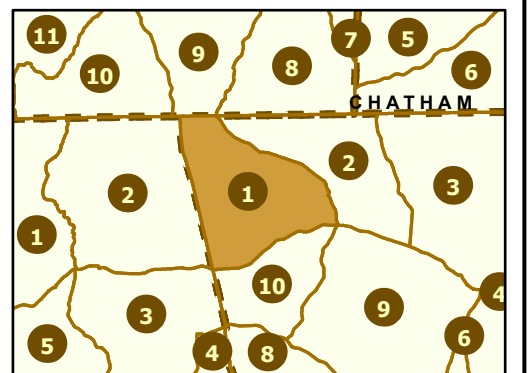

Maintenance Section 1 Moore County

Only state-maintained routes are shown. Map updated in February 2025. For additional information, visit <https://connect.ncdot.gov/resources/State-Mapping/Pages/default.aspx>.