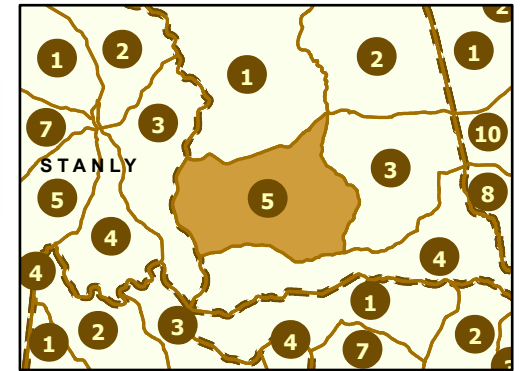

Maintenance Section 5 Montgomery County

-  Maint Section Boundary
-  Interstates
-  US Routes
-  NC Routes
-  Municipal Areas
-  Secondary Routes
-  Ramps
-  Waterbodies

Only state-maintained routes are shown. Map updated in February 2025. For additional information, visit <https://connect.ncdot.gov/resources/State-Mapping/Pages/default.aspx>.