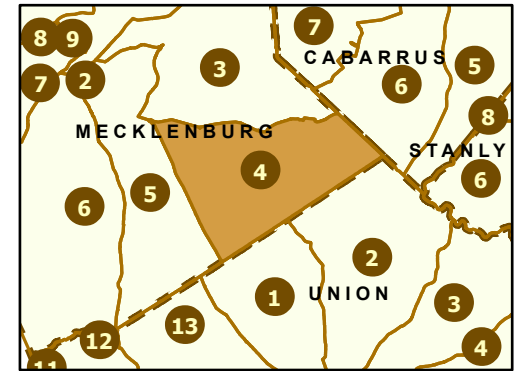

Maintenance Section 4 Mecklenburg County

OPM
Operations Program Management

Only state-maintained routes are shown. Map updated in March 2024. For additional information, visit <https://connect.ncdot.gov/resources/State-Mapping/Pages/default.aspx>.