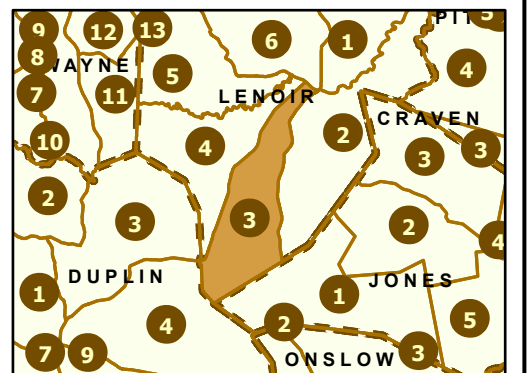

Maintenance Section 3 Lenoir County

Only state-maintained routes are shown. Map updated in March 2024. For additional information, visit <https://connect.ncdot.gov/resources/State-Mapping/Pages/default.aspx>.