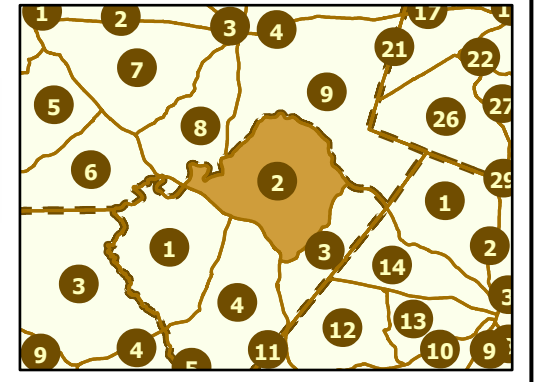

# Maintenance Section 2 Lee County

- Maint Section Boundary
- Interstates
- US Routes
- NC Routes
- Municipal Areas
- Secondary Routes
- Ramps

**OPM**  
Operations Program Management

Only state-maintained routes are shown. Map updated in February 2025. For additional information, visit <https://connect.ncdot.gov/resources/State-Mapping/Pages/default.aspx>.