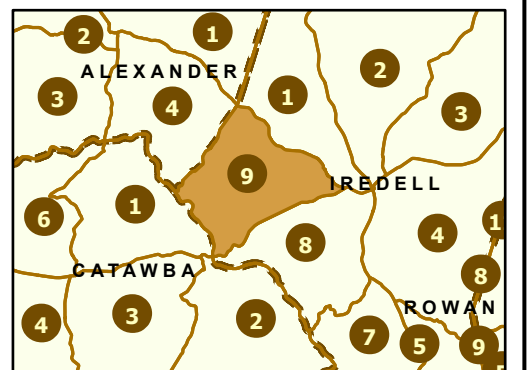

Maintenance Section 9 Iredell County

Only state-maintained routes are shown. Map updated in March 2024. For additional information, visit <https://connect.ncdot.gov/resources/State-Mapping/Pages/default.aspx>.