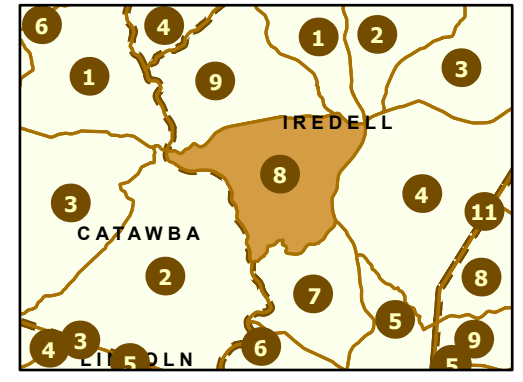

# Maintenance Section 8 Iredell County

-  Maint Section Boundary
-  Waterbodies
-  Municipal Areas
-  Interstates
-  US Routes
-  NC Routes
-  Secondary Routes
-  Ramps

Only state-maintained routes are shown. Map updated in March 2024. For additional information, visit <https://connect.ncdot.gov/resources/State-Mapping/Pages/default.aspx>.