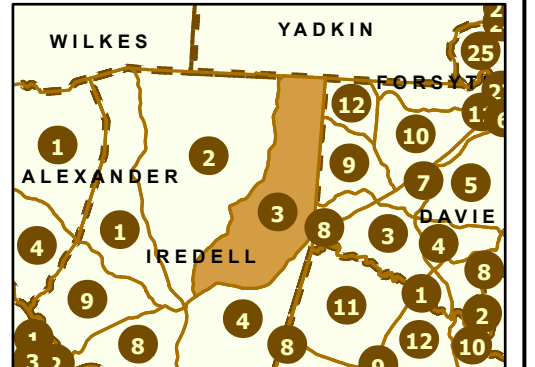

Maintenance Section 3 Iredell County

Only state-maintained routes are shown. Map updated in March 2024. For additional information, visit <https://connect.ncdot.gov/resources/State-Mapping/Pages/default.aspx>.