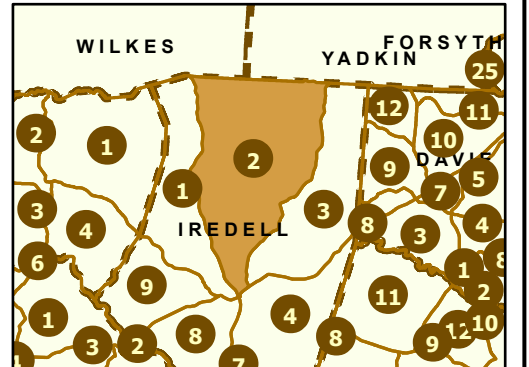

Maintenance Section 2 Iredell County

Only state-maintained routes are shown. Map updated in March 2024. For additional information, visit <https://connect.ncdot.gov/resources/State-Mapping/Pages/default.aspx>.