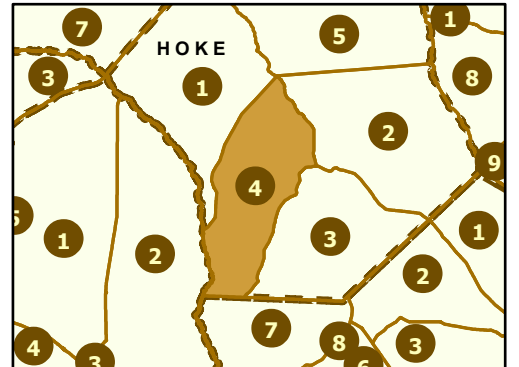

-  Interstates
-  US Routes
-  NC Routes
-  Secondary Routes
-  Ramps
-  Maint Section Boundary
-  Waterbodies
-  Municipal Areas

Maintenance Section 4 Hoke County

Only state-maintained routes are shown. Map updated in February 2025. For additional information, visit <https://connect.ncdot.gov/resources/State-Mapping/Pages/default.aspx>.