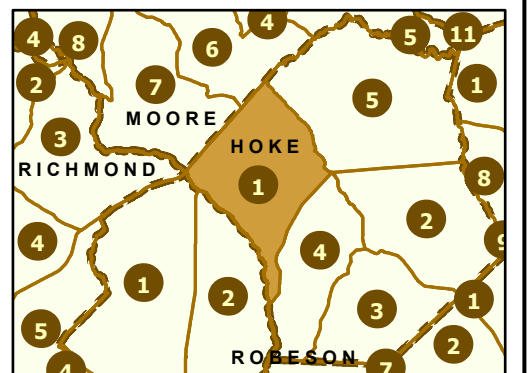

Maintenance Section 1 Hoke County

OPM
Operations Program Management

Only state-maintained routes are shown. Map updated in February 2025. For additional information, visit <https://connect.ncdot.gov/resources/State-Mapping/Pages/default.aspx>.