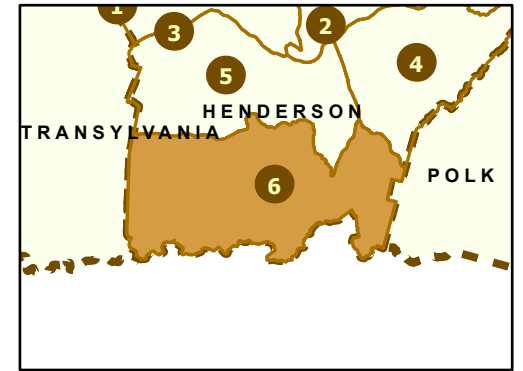

Maintenance Section 6 Henderson County

OPM
Operations Program Management

Only state-maintained routes are shown. Map updated in March 2024. For additional information, visit <https://connect.ncdot.gov/resources/State-Mapping/Pages/default.aspx>.