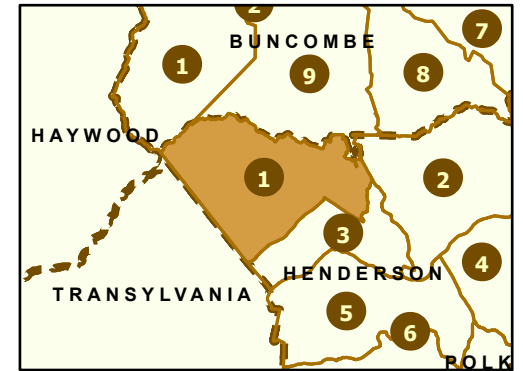

Maintenance Section 1 Henderson County

- Maint Section Boundary
- Interstates
- Waterbodies
- US Routes
- Municipal Areas
- NC Routes
- Secondary Routes
- Ramps

OPM
Operations Program Management

Only state-maintained routes are shown. Map updated in March 2024. For additional information, visit <https://connect.ncdot.gov/resources/State-Mapping/Pages/default.aspx>.