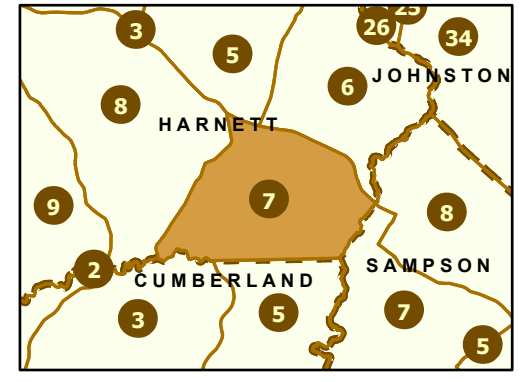

Maintenance Section 7 Harnett County

OPM
Operations Program Management

Only state-maintained routes are shown. Map updated in March 2024. For additional information, visit <https://connect.ncdot.gov/resources/State-Mapping/Pages/default.aspx>.