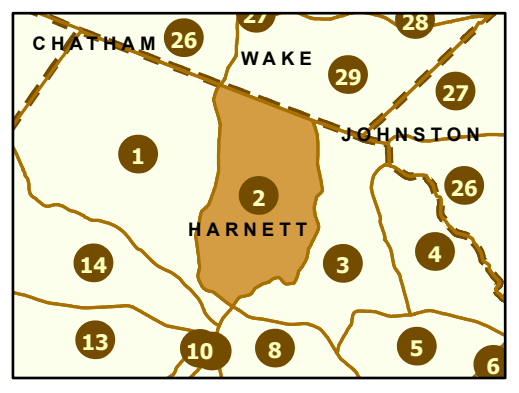

-  Interstates
-  US Routes
-  NC Routes
-  Secondary Routes
-  Ramps
-  Maint Section Boundary
-  Waterbodies
-  Municipal Areas

Maintenance Section 2 Harnett County

Only state-maintained routes are shown. Map updated in March 2024. For additional information, visit <https://connect.ncdot.gov/resources/State-Mapping/Pages/default.aspx>.