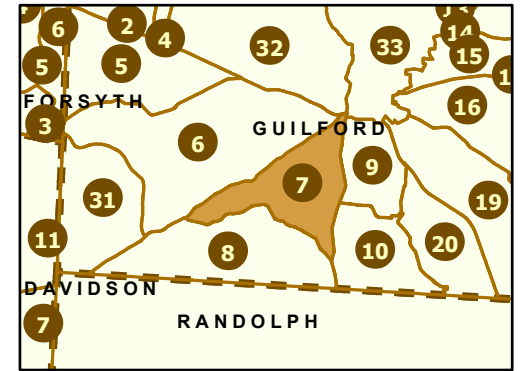

Maintenance Section 7 Guilford County

- Maint Section Boundary
- Waterbodies
- Municipal Areas
- Interstates
- US Routes
- NC Routes
- Secondary Routes
- Ramps

OPM
Operations Program Management

Only state-maintained routes are shown. Map updated in March 2024. For additional information, visit <https://connect.ncdot.gov/resources/State-Mapping/Pages/default.aspx>.