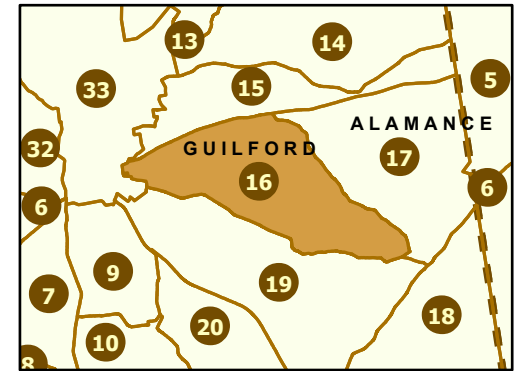

Maintenance Section 16 Guilford County

-  Maint Section Boundary
-  Waterbodies
-  Municipal Areas
-  Interstates
-  US Routes
-  NC Routes
-  Secondary Routes
-  Ramps

Only state-maintained routes are shown. Map updated in March 2024. For additional information, visit <https://connect.ncdot.gov/resources/State-Mapping/Pages/default.aspx>.