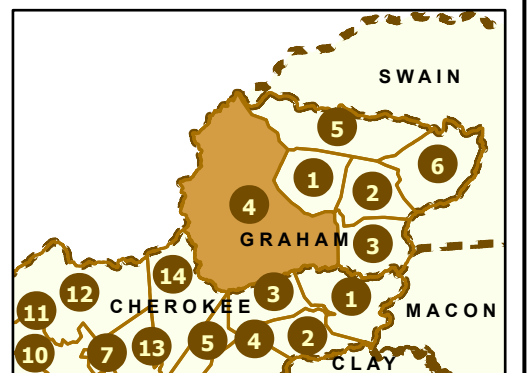

Maintenance Section 4 Graham County

- Interstates
- US Routes
- NC Routes
- Secondary Routes
- Ramps
- Maint Section Boundary
- Waterbodies
- Municipal Areas

Only state-maintained routes are shown. Map updated in March 2024. For additional information, visit <https://connect.ncdot.gov/resources/State-Mapping/Pages/default.aspx>.