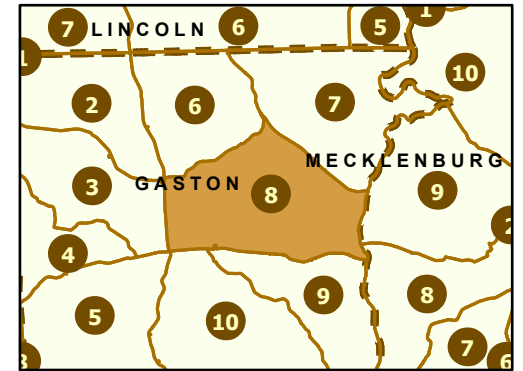

Maintenance Section 8 Gaston County

-  Maint Section Boundary
-  Interstates
-  Waterbodies
-  US Routes
-  Municipal Areas
-  NC Routes
-  Secondary Routes
-  Ramps

OPM
Operations Program Management

Only state-maintained routes are shown. Map updated in March 2024. For additional information, visit <https://connect.ncdot.gov/resources/State-Mapping/Pages/default.aspx>.