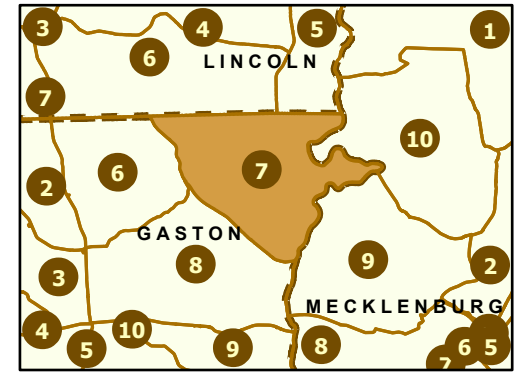

Maintenance Section 7 Gaston County

-  Maint Section Boundary
-  Waterbodies
-  Municipal Areas
-  Interstates
-  US Routes
-  NC Routes
-  Secondary Routes
-  Ramps

Only state-maintained routes are shown. Map updated in March 2024. For additional information, visit <https://connect.ncdot.gov/resources/State-Mapping/Pages/default.aspx>.