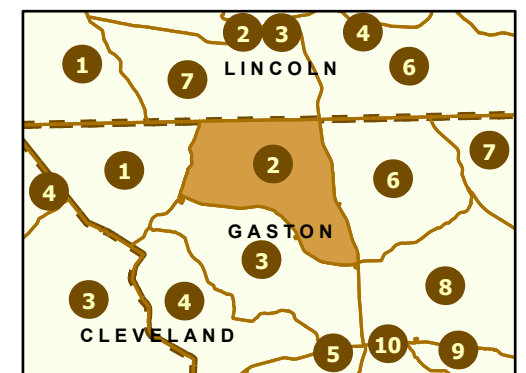

Maintenance Section 2 Gaston County

- Maint Section Boundary
- Interstates
- US Routes
- NC Routes
- Municipal Areas
- Secondary Routes
- Ramps
- Waterbodies

OPM
Operations Program Management

Only state-maintained routes are shown. Map updated in March 2024. For additional information, visit <https://connect.ncdot.gov/resources/State-Mapping/Pages/default.aspx>.