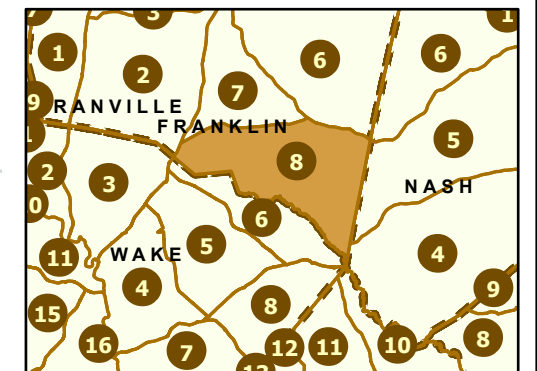

Maintenance Section 8 Franklin County

-  Maint Section Boundary
-  Interstates
-  US Routes
-  Waterbodies
-  NC Routes
-  Municipal Areas
-  Secondary Routes
-  Ramps

OPM

Operations Program Management

Only state-maintained routes are shown. Map updated in March 2024. For additional information, visit <https://connect.ncdot.gov/resources/State-Mapping/Pages/default.aspx>.