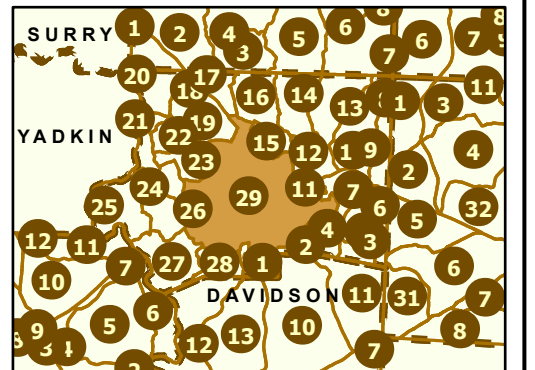

# Maintenance Section 29 Forsyth County

**OPM**  
Operations Program Management

Only state-maintained routes are shown. Map updated in March 2024. For additional information, visit <https://connect.ncdot.gov/resources/State-Mapping/Pages/default.aspx>.