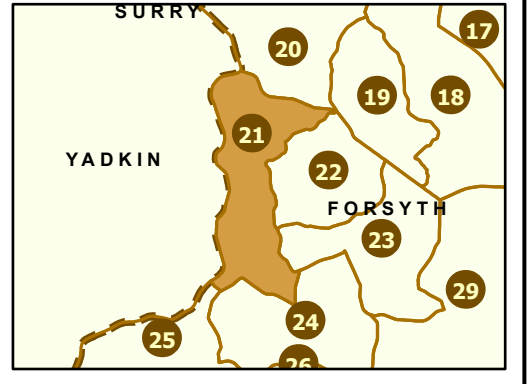

Maintenance Section 21 Forsyth County

Only state-maintained routes are shown. Map updated in March 2024. For additional information, visit <https://connect.ncdot.gov/resources/State-Mapping/Pages/default.aspx>.