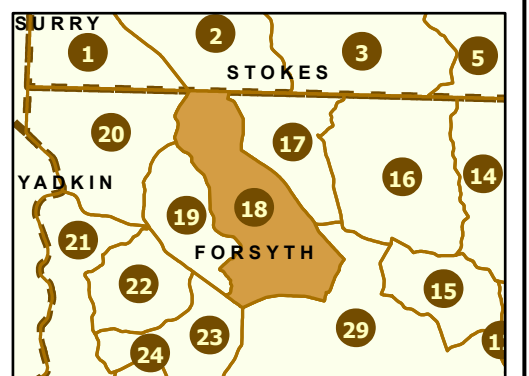

- Interstates
- US Routes
- NC Routes
- Secondary Routes
- Ramps
- Maint Section Boundary
- Waterbodies
- Municipal Areas

Maintenance Section 18 Forsyth County

Only state-maintained routes are shown. Map updated in March 2024. For additional information, visit <https://connect.ncdot.gov/resources/State-Mapping/Pages/default.aspx>.