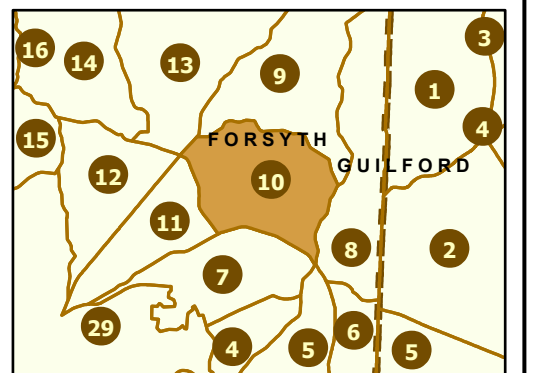

Maintenance Section 10 Forsyth County

- Interstates
- US Routes
- NC Routes
- Secondary Routes
- Ramps
- Maint Section Boundary
- Waterbodies
- Municipal Areas

Only state-maintained routes are shown. Map updated in March 2024. For additional information, visit <https://connect.ncdot.gov/resources/State-Mapping/Pages/default.aspx>.