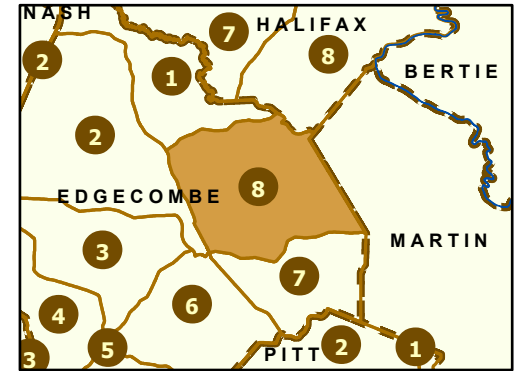

# Maintenance Section 8 Edgecombe County

-  Maint Section Boundary
-  Waterbodies
-  Municipal Areas
-  Interstates
-  US Routes
-  NC Routes
-  Secondary Routes
-  Ramps

Only state-maintained routes are shown. Map updated in March 2024. For additional information, visit <https://connect.ncdot.gov/resources/State-Mapping/Pages/default.aspx>.