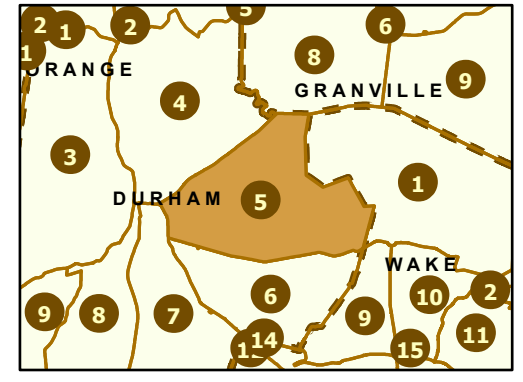

Maintenance Section 5 Durham County

-  Maint Section Boundary
-  Waterbodies
-  Municipal Areas
-  Interstates
-  US Routes
-  NC Routes
-  Secondary Routes
-  Ramps

Only state-maintained routes are shown. Map updated in March 2024. For additional information, visit <https://connect.ncdot.gov/resources/State-Mapping/Pages/default.aspx>.