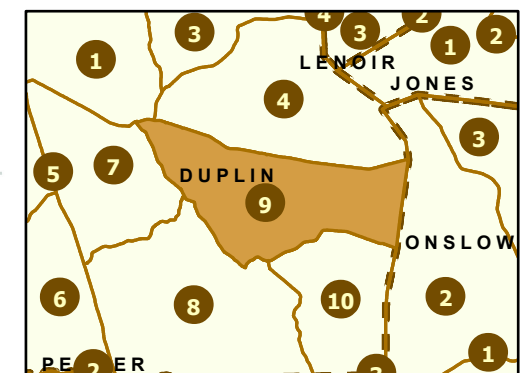

Maintenance Section 9 Duplin County

OPM

Operations Program Management

Only state-maintained routes are shown. Map updated in March 2024. For additional information, visit <https://connect.ncdot.gov/resources/State-Mapping/Pages/default.aspx>.