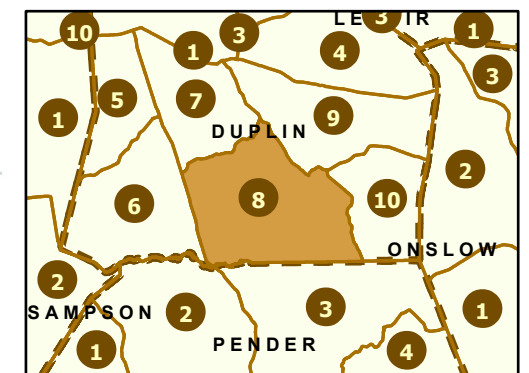

Maintenance Section 8 Duplin County

- Maint Section Boundary
- Interstates
- Waterbodies
- US Routes
- Municipal Areas
- NC Routes
- Secondary Routes
- Ramps

OPM

Operations Program Management

Only state-maintained routes are shown. Map updated in March 2024. For additional information, visit <https://connect.ncdot.gov/resources/State-Mapping/Pages/default.aspx>.