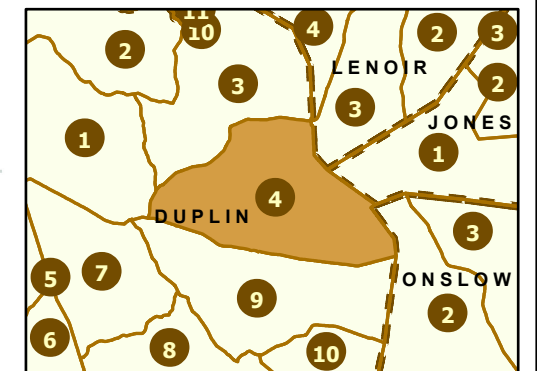

Maintenance Section 4 Duplin County

-  Maint Section Boundary
-  Interstates
-  Waterbodies
-  US Routes
-  Municipal Areas
-  NC Routes
-  Secondary Routes
-  Ramps

OPM

Operations Program Management

Only state-maintained routes are shown. Map updated in March 2024. For additional information, visit <https://connect.ncdot.gov/resources/State-Mapping/Pages/default.aspx>.