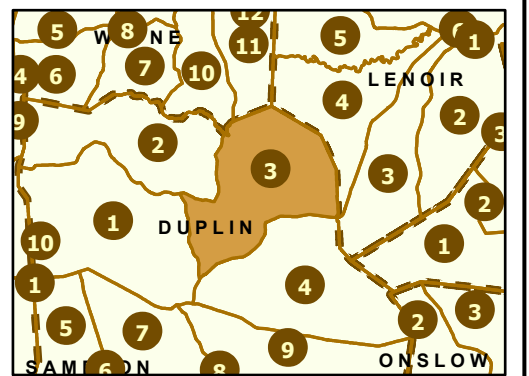

Maintenance Section 3 Duplin County

OPM
Operations Program Management

Only state-maintained routes are shown. Map updated in March 2024. For additional information, visit <https://connect.ncdot.gov/resources/State-Mapping/Pages/default.aspx>.