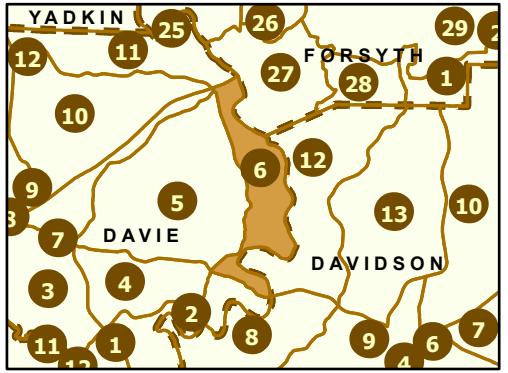

Maintenance Section 6 Davie County

Only state-maintained routes are shown. Map updated in March 2024. For additional information, visit <https://connect.ncdot.gov/resources/State-Mapping/Pages/default.aspx>.