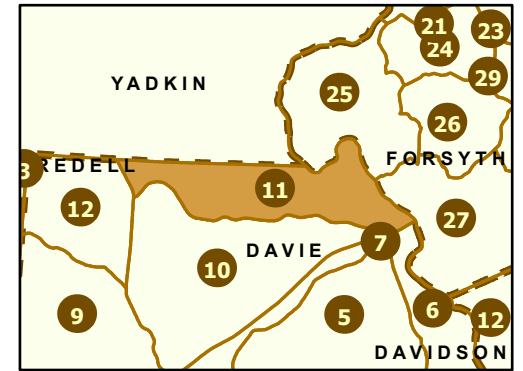

Maintenance Section 11 Davie County

-  Maint Section Boundary
-  Waterbodies
-  Municipal Areas
-  Interstates
-  US Routes
-  NC Routes
-  Secondary Routes
-  Ramps

Only state-maintained routes are shown. Map updated in March 2024. For additional information, visit <https://connect.ncdot.gov/resources/State-Mapping/Pages/default.aspx>.