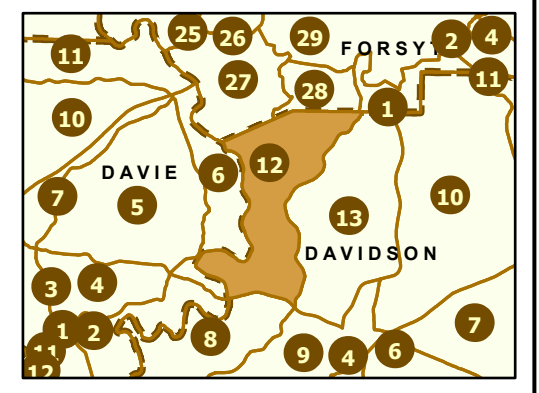

Maintenance Section 12 Davidson County

Only state-maintained routes are shown. Map updated in March 2024. For additional information, visit <https://connect.ncdot.gov/resources/State-Mapping/Pages/default.aspx>.